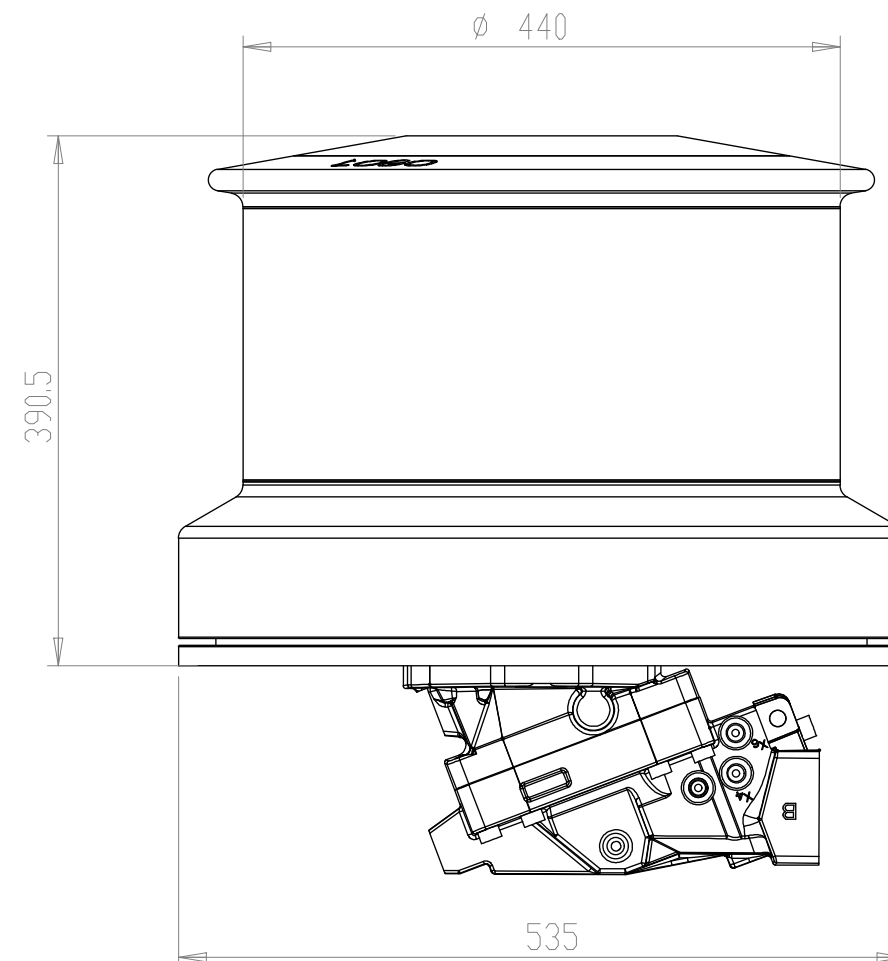

DWV 99C Utility Deck Winch

External Mount

Internal Mount