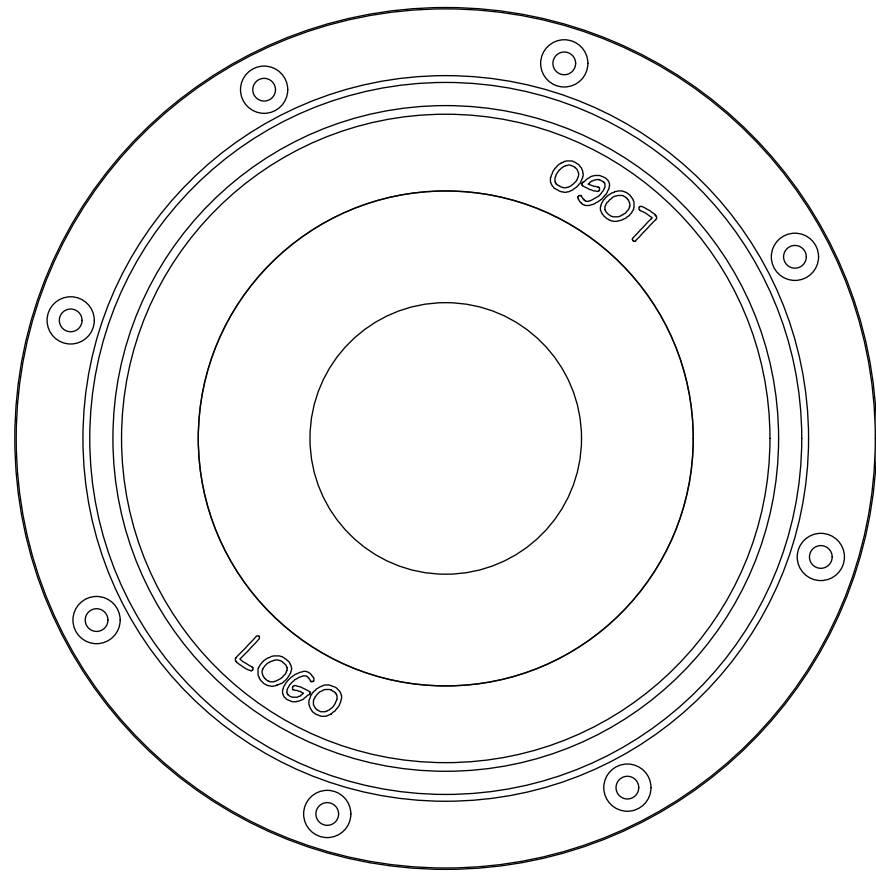

DWV 99C Utility Deck Winch

External Mount

Internal Mount