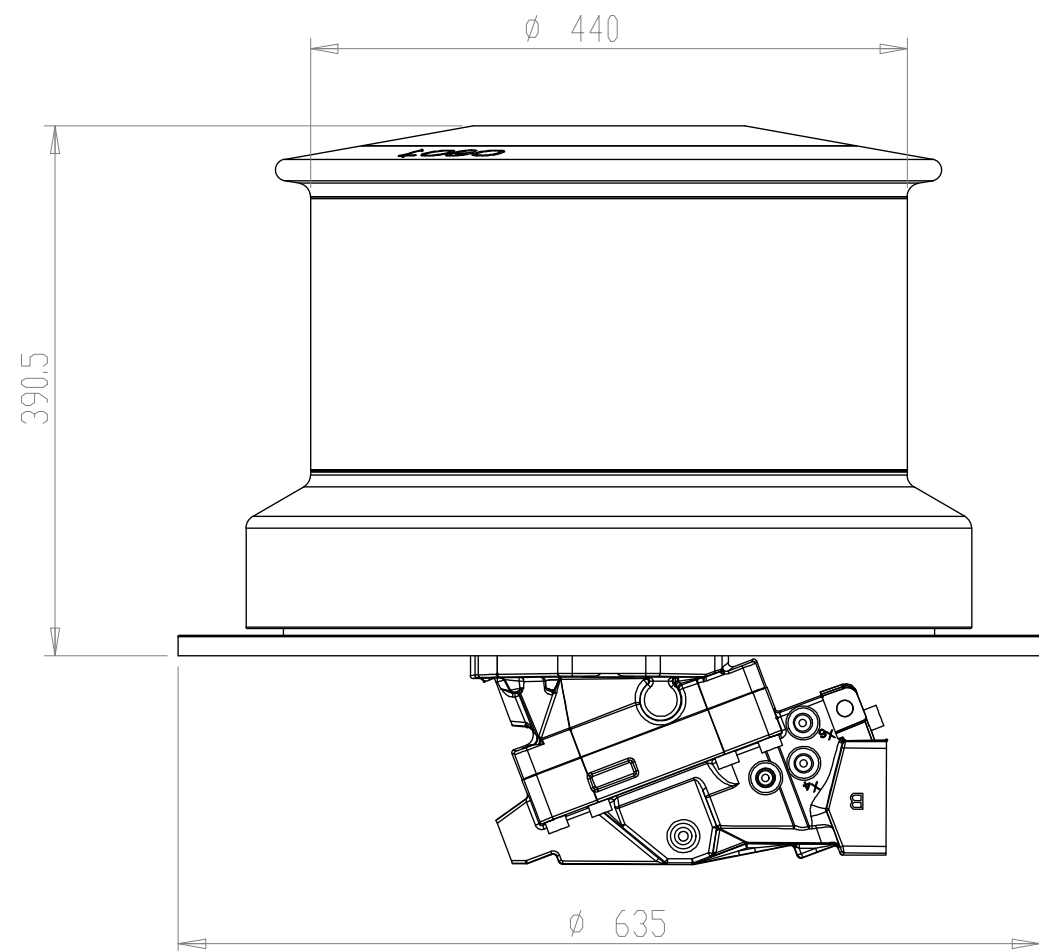

DWV 99C Utility Deck Winch

External Mount

Internal Mount